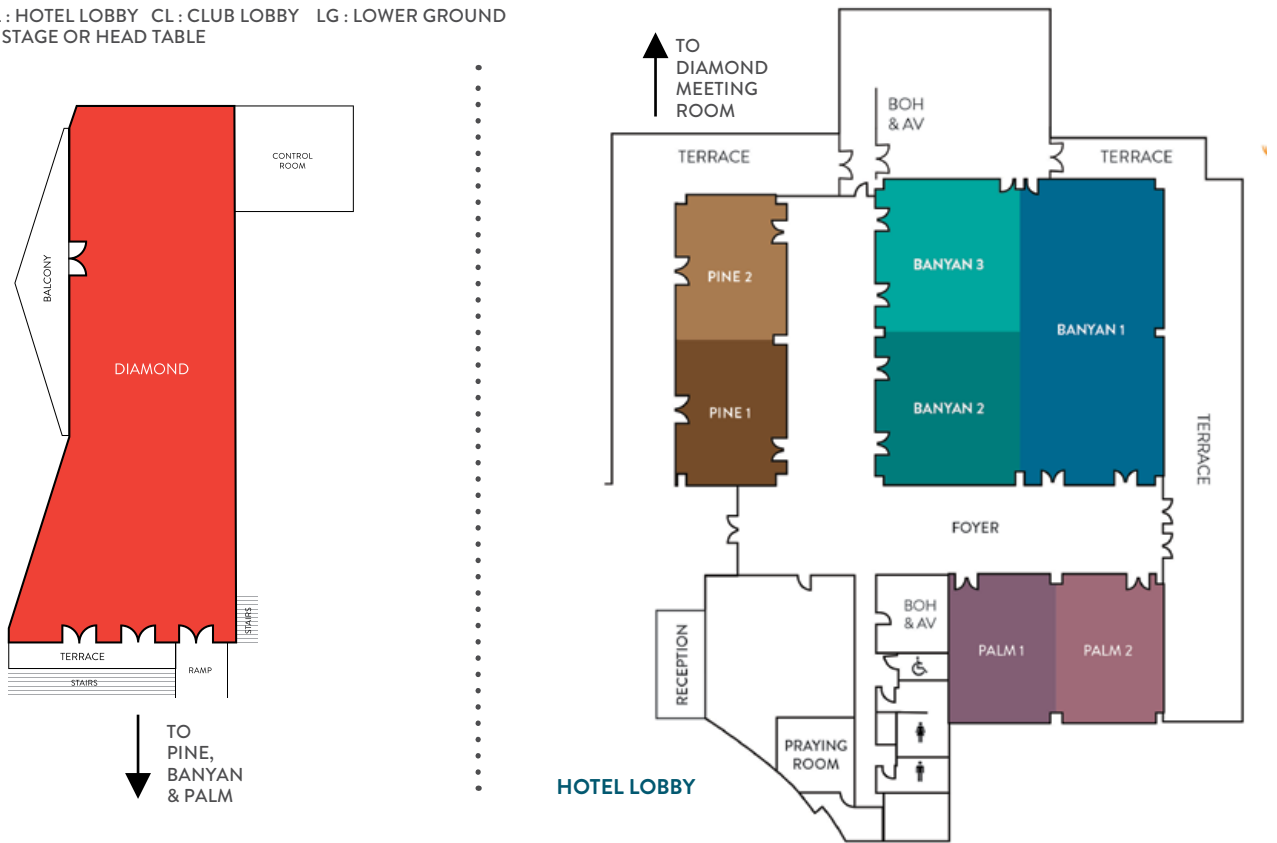

## MEETINGS AND EVENTS

Our magnificent column-free ballroom can accommodate up to 400 guests, for seminars, meetings, social events and wedding receptions. Our 12 function rooms are also available for smaller gatherings.

VENUE	DIMENSION W X L X H (M)	AREA (Sq M)	RECEPTION - COCKTAIL	ROUND TABLE	THEATRE	CLASSROOM	U-SHAPE	BOARD
BANYAN BALLROOM (HL)	18 x 18 x 5	324	400	200	300	180	72	-
BANYAN 1 (HL)	9 x 18 x 5	162	160	80	120	70	50	30
BANYAN 2 (HL)	9 x 9 x 5	81	80	40	60	36	25	24
BANYAN 3 (HL)	9 x 9 x 5	81	80	40	60	36	25	24
PINE 1 & 2 (HL)	17 x 7 x 5	119	110	60	80	48	40	30
PINE 1 (HL)	8.5 x 7 x 5	60	50	30	40	24	18	18
PINE 2 (HL)	8.5 x 7 x 5	60	50	30	40	24	18	18
PALM 1 & 2 (HL)	14 X 8.5 X 5	119	110	60	80	45	40	30
PALM 1 (HL)	7 X 8.5 X 5	60	50	30	40	24	18	18
PALM 2 (HL)	7 X 8.5 X 5	60	50	30	40	24	18	18
MAHOGANY (CL)	9.45 X 14.2 X 4	134	200	120	150	70	35	30
MAPLE 1 (CL)	12 X 13.3	160	150	70	120	60	45	60
MAPLE 2 (CL)	15.5 X 5	80	60	40	60	30	20	24
THE LOUNGE (CL)	13.8 X 8.4	116	60	30	20	15	15	15
ACACIA 1 (LG)	7.15 X 12	85	50	40	50	36	32	26
ACACIA 2 (LG)	7.15 X 8	57	30	30	30	20	16	16
DIAMOND	9 X 27 X 5	243	160	110	160	120	60	40

- DETAILS : HL : HOTEL LOBBY CL : CLUB LOBBY LG : LOWER GROUND
- All WITHOUT STAGE OR HEAD TABLE