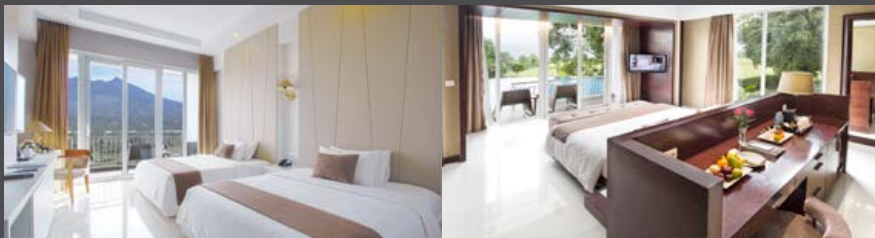

## GUESTROOMS

- Superior
- Deluxe
- Super Deluxe
- Lagoon Superior
- Lagoon Deluxe
- Grand Suite
- Lagoon Family Suite
- Lagoon Grand Suite
- 1 Bedroom Villa
- 2 Bedroom Villa
- 2 Bedroom Villa with private pool

## GUESTROOM FEATURES

- Local and International TV Channels
- International direct dial phone
- Personal climate controlled air conditioning
- Bathroom with separate shower. Hair dryer included
- In-room safety deposit box and high speed wifi
- Coffee & tea making facilities, and mini bar
- 42-inch flat screen TV
- Iron and ironing boards available upon request
- Single corridors with private balcony facing Mt. Salak
- Lagoon swimming pool runs along the front of hotel rooms.