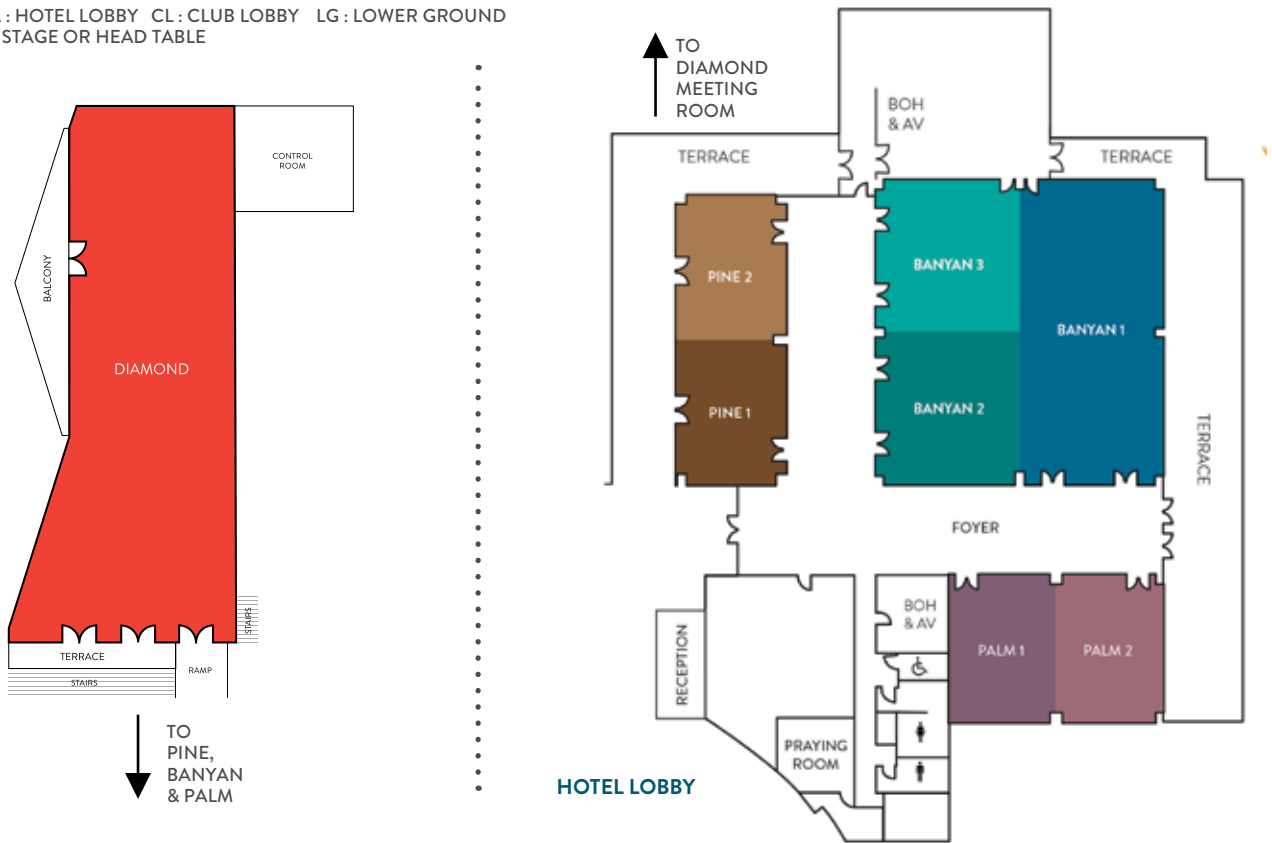

VENUES	DIMENSION W X L X H (M)	AREA (Sq M)	RECEPTION - COCKTAIL	ROUND TABLE	THEATRE	CLASSROOM	U-SHAPE	BOARD
BANYAN BALLROOM (HL)	18 x 18 x 5	324	400	200	300	180	72	-
BANYAN 1 (HL)	9 x 18 x 5	162	160	80	120	70	50	30
BANYAN 2 (HL)	9 x 9 x 5	81	80	40	60	36	25	24
BANYAN 3 (HL)	9 x 9 x 5	81	80	40	60	36	25	24
DIAMOND	9 x 27 x 5	243	160	110	160	120	60	40
PINE 1 & 2 (HL)	17 x 7 x 5	119	110	60	80	48	40	30
PINE 1 (HL)	8.5 x 7 x 5	60	50	30	40	24	18	18
PINE 2 (HL)	8.5 x 7 x 5	60	50	30	40	24	18	18
PALM 1 & 2 (HL)	14 X 8.5 X 5	119	110	60	80	45	40	30
PALM 1 (HL)	7 X 8.5 X 5	60	50	30	40	24	18	18
PALM 2 (HL)	7 X 8.5 X 5	60	50	30	40	24	18	18
ACACIA 1 (LG)	7.15 X 12	85	50	40	50	36	32	26
ACACIA 2 (LG)	7.15 X 8	57	30	30	30	20	16	16
MAHOGANY (CL)	9.45 X 14.2 X 4	134	200	120	150	70	35	30
MAPLE 1 (CL)	12 X 13.3	160	150	70	120	60	45	60
MAPLE 2 (CL)	15.5 X 5	80	60	40	60	30	20	24
THE LOUNGE (CL)	13.8 X 8.4	116	60	30	20	15	15	15

- DETAILS : HL : HOTEL LOBBY CL : CLUB LOBBY LG : LOWER GROUND
- All WITHOUT STAGE OR HEAD TABLE