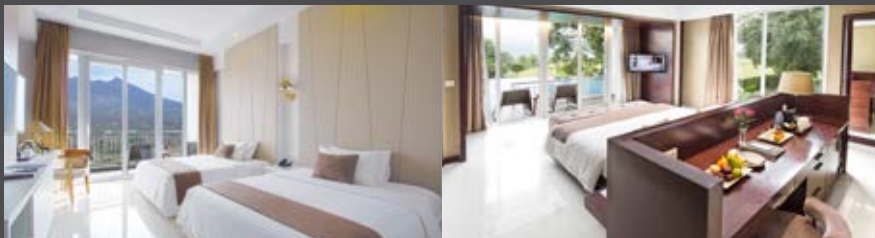

DISTANCE

FROM

- Soekarno Hatta International Airport -- 80 KM
- IPB International Convention Center -- 8 KM
- Jakarta -- 50 KM
- Bogor business district -- 8 KM
- Bogor leisure area -- 10 KM

GUESTROOMS

- Superior
- Deluxe
- Super Deluxe
- Lagoon Superior
- Lagoon Deluxe
- Grand Suite
- Lagoon Family Suite
- Lagoon Grand Suite
- 1 Bedroom Villa
- 2 Bedroom Villa
- 2 Bedroom Villa with private pool

GUESTROOM FEATURES

- Local and International TV Channels
- International direct dial phone
- Personal climate controlled air conditioning
- Bathroom with separate shower. Hair dryer included
- In-room safety deposit box and high speed wifi
- Coffee & tea making facilities, and mini bar
- 42-inch flat screen TV
- Iron and ironing boards available upon request
- Single corridors with private balcony facing Mt. Salak
- Lagoon swimming pool runs along the front of hotel rooms.