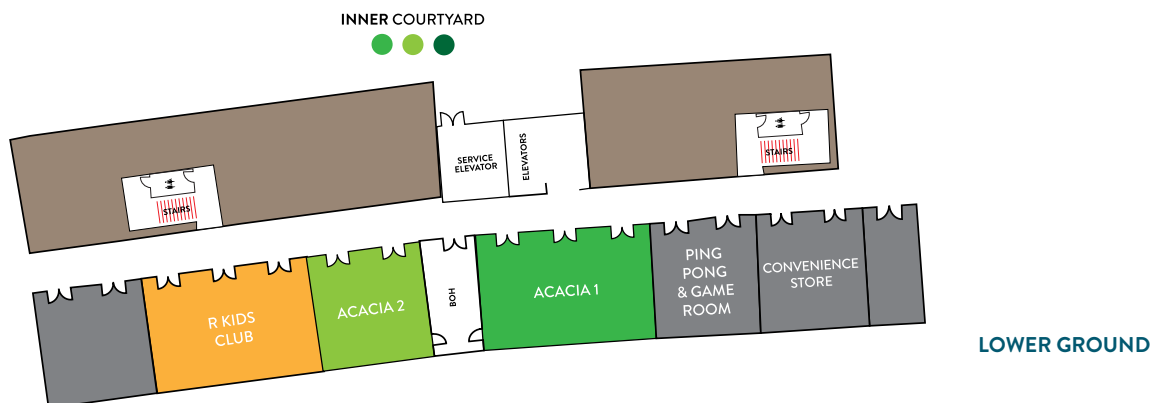

VENUES	DIMENSION W X L X H (M)	AREA (Sq M)	RECEPTION - COCKTAIL	ROUND TABLE	THEATRE	CLASSROOM	U-SHAPE	BOARD
BANYAN BALLROOM (HL)	18 x 18 x 5	324	400	200	300	180	72	-
BANYAN 1 (HL)	9 x 18 x 5	162	160	80	120	70	50	30
BANYAN 2 (HL)	9 x 9 x 5	81	80	40	60	36	25	24
BANYAN 3 (HL)	9 x 9 x 5	81	80	40	60	36	25	24
DIAMOND	9 x 27 x 5	243	160	110	160	120	60	40
PINE 1 & 2 (HL)	17 x 7 x 5	119	110	60	80	48	40	30
PINE 1 (HL)	8.5 x 7 x 5	60	50	30	40	24	18	18
PINE 2 (HL)	8.5 x 7 x 5	60	50	30	40	24	18	18
PALM 1 & 2 (HL)	14 X 8.5 X 5	119	110	60	80	45	40	30
PALM 1 (HL)	7 X 8.5 X 5	60	50	30	40	24	18	18
PALM 2 (HL)	7 X 8.5 X 5	60	50	30	40	24	18	18
ACACIA 1 (LG)	7.15 X 12	85	50	40	50	36	32	26
ACACIA 2 (LG)	7.15 X 8	57	30	30	30	20	16	16
MAHOGANY (CL)	9.45 X 14.2 X 4	134	200	120	150	70	35	30
MAPLE 1 (CL)	12 X 13.3	160	150	70	120	60	45	60
MAPLE 2 (CL)	15.5 X 5	80	60	40	60	30	20	24
THE LOUNGE (CL)	13.8 X 8.4	116	60	30	20	15	15	15

- DETAILS : HL : HOTEL LOBBY CL : CLUB LOBBY LG : LOWER GROUND
- All WITHOUT STAGE OR HEAD TABLE